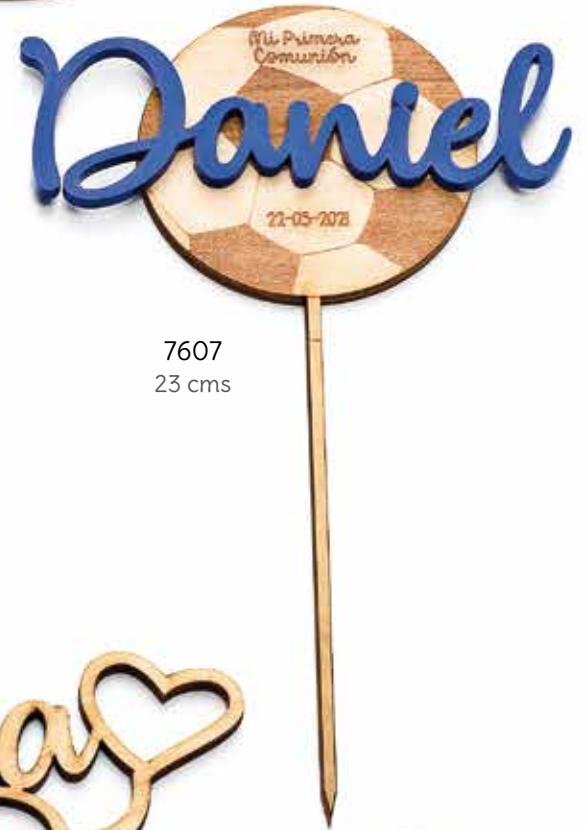

Cake Toppers

7611
33 x 22 cms

7609
21 x 20 cms

7607
23 cms

Percha Comunion

7612
33 x 20 cms

7610
21 x 20 cms

7608
23 cms