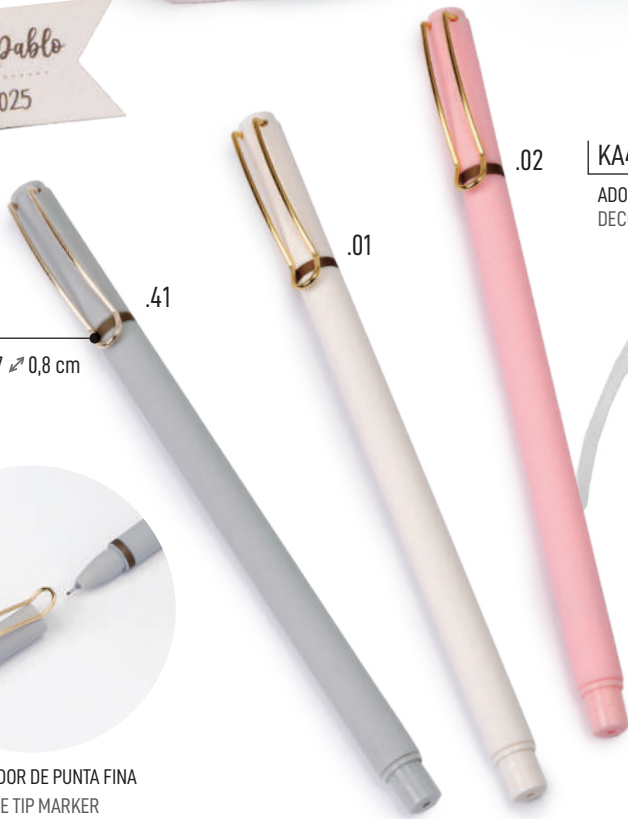

ROTULADOR DE PUNTA FINA
FINE TIP MARKER