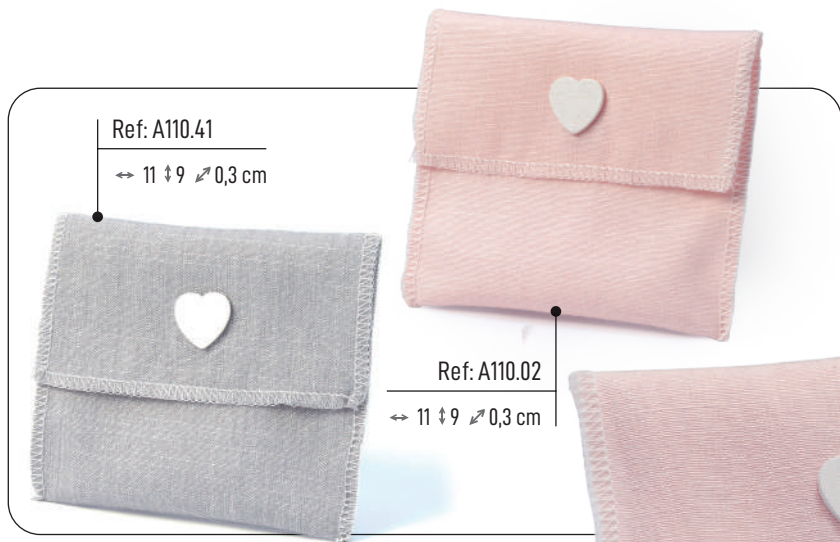

Ref: A110.41

↔ 11 ↓ 9 ↗ 0,3 cm

Ref: A110.02

↔ 11 ↓ 9 ↗ 0,3 cm

GUARDATODO

Ref: AB110

BAG

SAC

SACCHETTO

↔ 11 ↓ 9 ↗ 0,8 cm * 4 (20 gr)

2 • 30 • 300 • 8435632811533